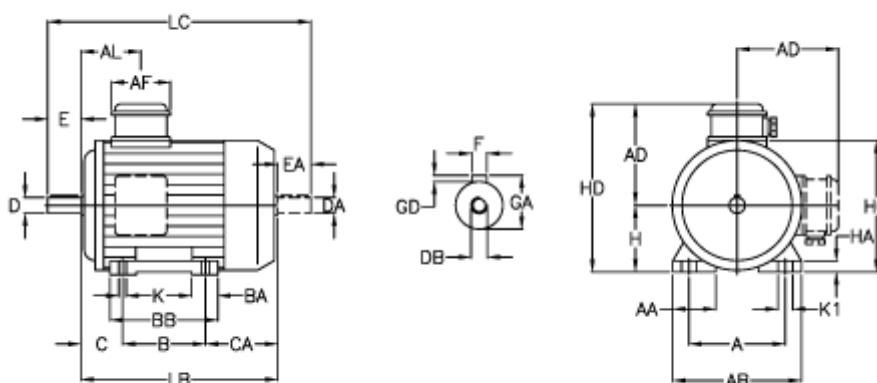

Article number: 2511041520211

Description: ICME asynchronous motor THE80B-4 1,1KW  
1,1kW 1400 rpm 230/400 B3

## Measures

A = 125	BA = 31	EA = 40	K = 9
A/F = 84	BB H7 = 130	F = 6	K1 = 18
AA = 32	C = 50	GA = 21.5	L = 275
AB = 155	CA = 85	GD = 6	LB = 235
AC = 156	D = 19	H = 80	LC = 315
AD = 122	DA = 19	HA = 13	
AL = 85	DB = M6	HC = 162	
B = 100	E = 40	HD = 202	